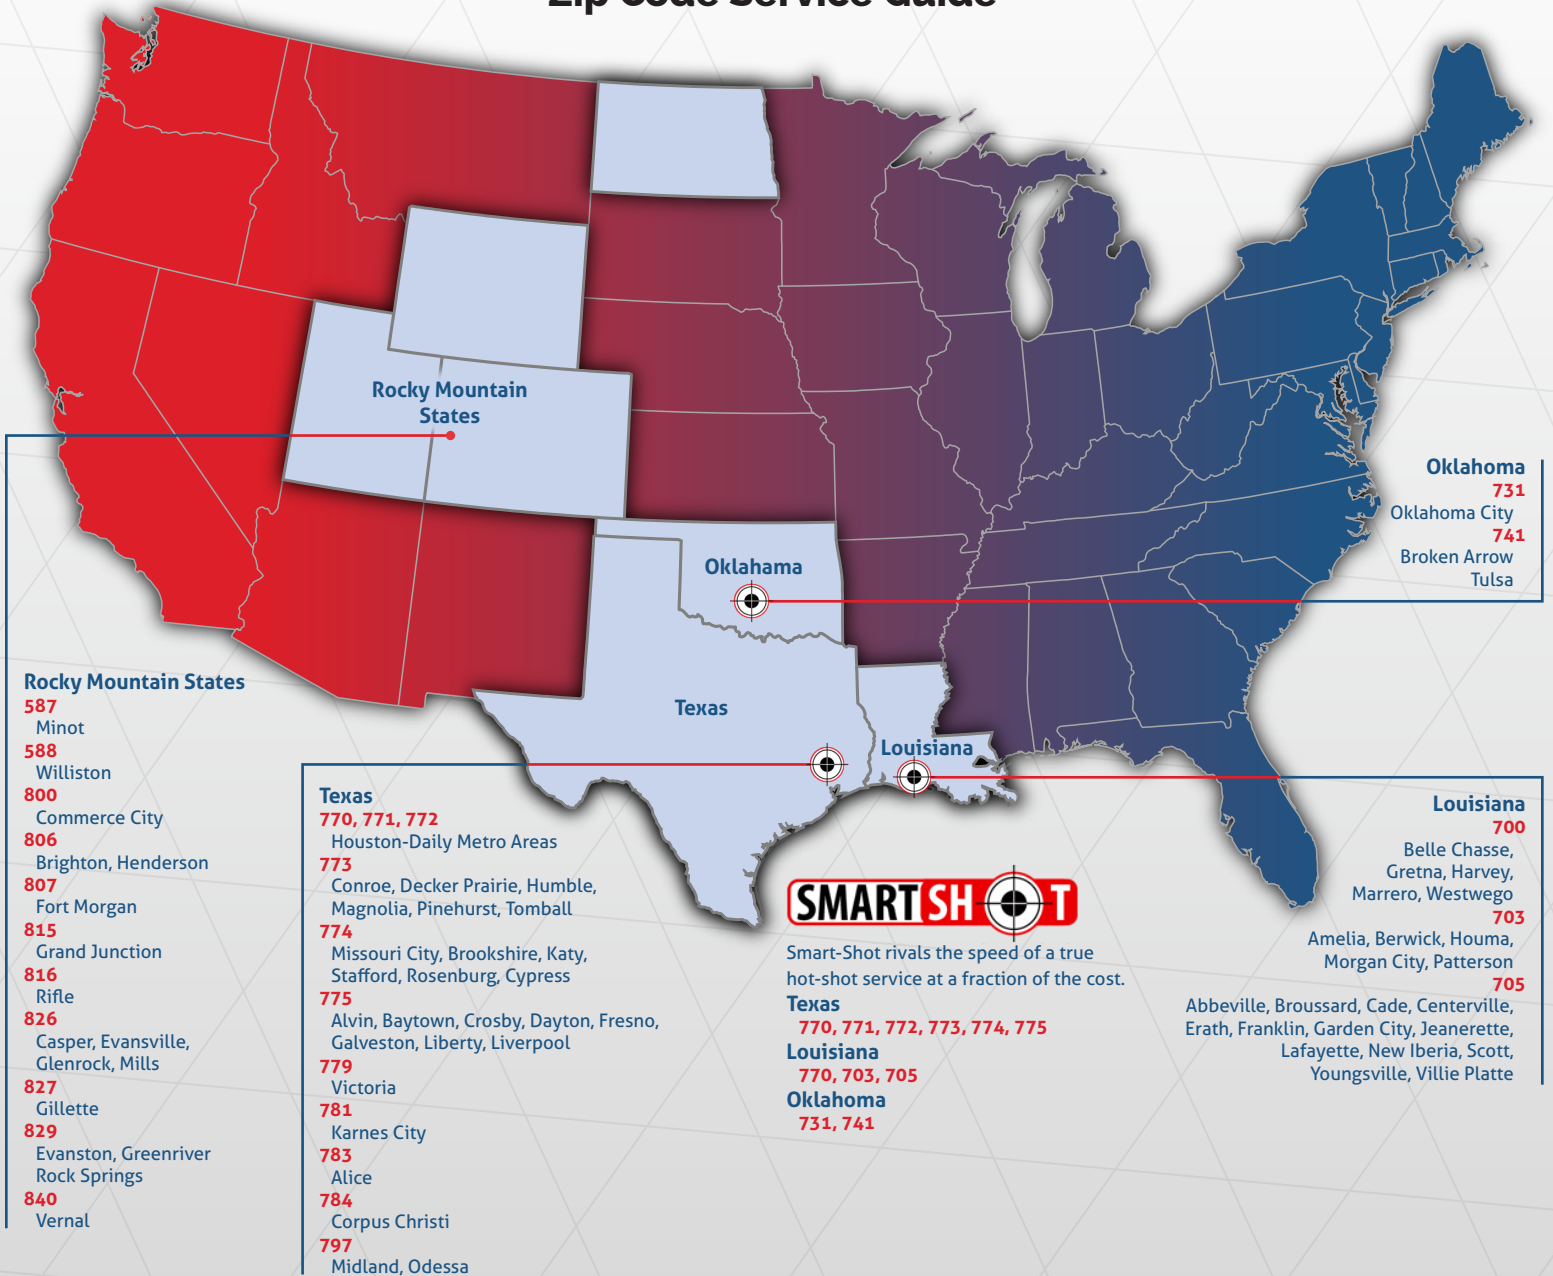

SCHEDULED LTL SERVICE

Zip Code Service Guide

Quality Transportation for over 35 years.

832.399.1032

18515 Aldine Westfield
Houston, Texas 77073

www.pinchflatbed.com